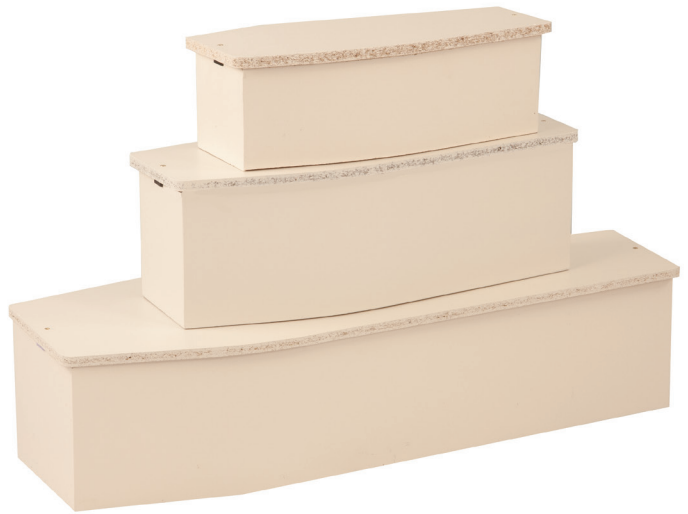

Little Angel Children's Coffin Range

Simply finished white coffin with no handles. Available in three different sizes.

*White / 3006
45cm*

*White / 0300
60cm*

*White / 0320
90cm*

Our Planked Cherry coffin is available in different sizes and is finished with silver handles, a nameplate, thumb screws and a motif.

*Planked Cherry / 0500
60cm*

*Planked Cherry / 0510
75cm*

*Planked Cherry / 0520
90cm*

*Planked Cherry / 0540
120cm*

Our coffin range for children are finished in white or imitation planked cherry wood and coffins are available in different sizes.